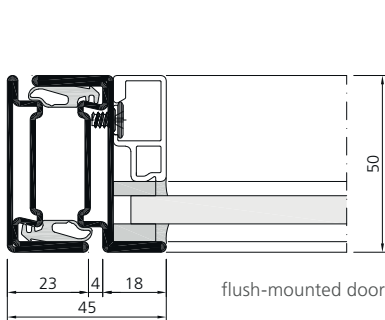

Slimmest views

from 18 mm face width

flush-mounted doors offset doors

fixed glazings

casement & awning windows

NOW AVAILABLE IN AUSTRALIA

From Technical Protection Systems

www.technicalprotection.com.au

forsterprestoxs

Slimmest profiles for doors and fixed glazings

FROM 18 MM. With the system extension forster presto XS, flush-mounted and offset doors as well as fixed glazings can be realised in the interior of buildings in a wide application variety. The slim profile widths allow for filigree constructions in a timeless design, while the elements offer a high degree of transparency admitting plenty of light and ensuring a sense of well-being.

Profiles with minimal face widths from 18 mm are available to create that special look or even to reproduce historical, filigree constructions. 18 new profiles have been developed just for this purpose. The specially tailored range of accessories and fittings is easy to process and offers a high degree of safety in use.

The unique steel profiles made of 100 % steel are particularly durable, sustainable and ecological because they are completely recyclable.

Technical details

Material options	cold rolled steel
Face width	doors from 18mm
	fixed glazings from 23 mm
Dimensions	single leaf door up to 1200 x 2400 mm (W x H) (larger doors available upon request)
	double leaf door up to 2400 x 2400 mm (W x H) (larger doors available upon request)
System properties	wet and dry glazing
	design glazing beads in aluminium and steel in various dimensions
	perfectly matched accessories