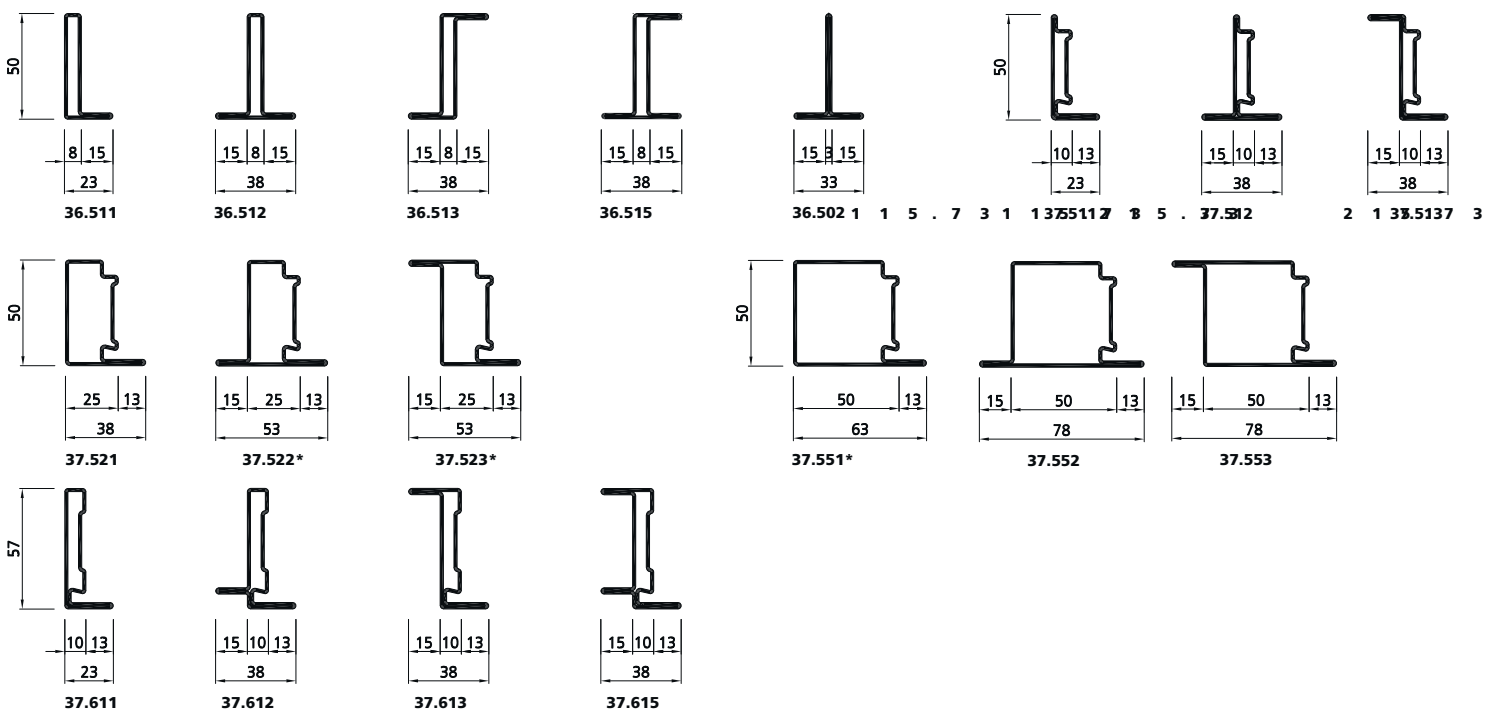

forsterprestoxs

Slimmest profiles for doors and fixed glazings

FROM 18 MM. With the system extension forster presto XS, flush-mounted and offset doors as well as fixed glazings can be realised in the interior of buildings in a wide application variety. The slim profile widths allow for filigree constructions in a timeless design, while the elements offer a high degree of transparency admitting plenty of light and ensuring a sense of well-being.

Profiles with minimal face widths from 18 mm are available to create that special look or even to reproduce historical, filigree constructions. 18 new profiles have been developed just for this purpose. The specially tailored range of accessories and fittings is easy to process and offers a high degree of safety in use.

The unique steel profiles made of 100 % steel are particularly durable, sustainable and ecological because they are completely recyclable.

Technical details

Material options	cold rolled steel
Face width	doors from 18mm
	fixed glazings from 23 mm
Dimensions	single leaf door up to 1200 x 2400 mm (W x H) (larger doors available upon request)
	double leaf door up to 2400 x 2400 mm (W x H) (larger doors available upon request)
System properties	wet and dry glazing
	design glazing beads in aluminium and steel in various dimensions
	perfectly matched accessories