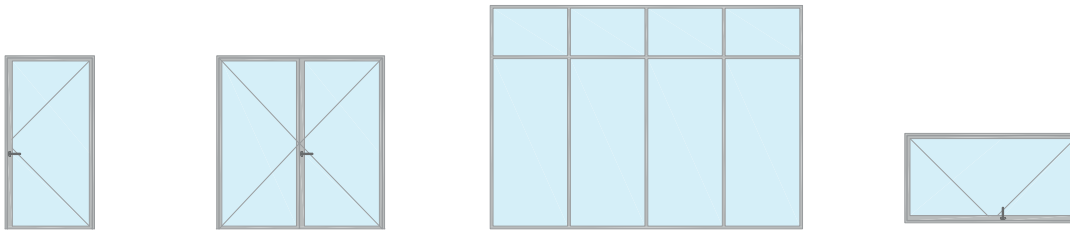

Slimmest views

from 18 mm face width

flush-mounted doors offset doors

fixed glazings

casement & awning windows

NOW AVAILABLE IN AUSTRALIA

From Technical Protection Systems

www.technicalprotection.com.au

forsterprestoxs

Slimmest profiles for doors and fixed glazings

FROM 18 MM. With the system extension forster presto XS, flush-mounted and offset doors as well as fixed glazings can be realised in the interior of buildings in a wide application variety. The slim profile widths allow for filigree constructions in a timeless design, while the elements offer a high degree of transparency admitting plenty of light and ensuring a sense of well-being.

Profiles with minimal face widths from 18 mm are available to create that special look or even to reproduce historical, filigree constructions. 18 new profiles have been developed just for this purpose. The specially tailored range of accessories and fittings is easy to process and offers a high degree of safety in use.

The unique steel profiles made of 100 % steel are particularly durable, sustainable and ecological because they are completely recyclable.

Technical details

Material options	cold rolled steel
Face width	doors from 18mm
	fixed glazings from 23 mm
Dimensions	single leaf door up to 1200 x 2400 mm (W x H) (larger doors available upon request)
	double leaf door up to 2400 x 2400 mm (W x H) (larger doors available upon request)
System properties	wet and dry glazing
	design glazing beads in aluminium and steel in various dimensions
	perfectly matched accessories