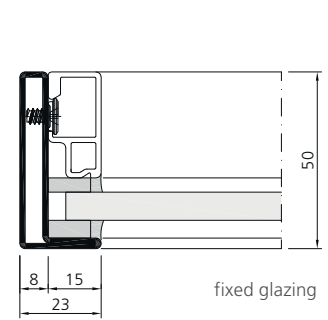

Slimmest views

from 18 mm face width

flush-mounted doors offset doors

fixed glazings

casement & awning windows

NOW AVAILABLE IN AUSTRALIA

From Technical Protection Systems

www.technicalprotection.com.au

forsterprestoxs

Slimmest profiles for doors and fixed glazings

FROM 18 MM. With the system extension forster presto XS, flush-mounted and offset doors as well as fixed glazings can be realised in the interior of buildings in a wide application variety. The slim profile widths allow for filigree constructions in a timeless design, while the elements offer a high degree of transparency admitting plenty of light and ensuring a sense of well-being.

Profiles with minimal face widths from 18 mm are available to create that special look or even to reproduce historical, filigree constructions. 18 new profiles have been developed just for this purpose. The specially tailored range of accessories and fittings is easy to process and offers a high degree of safety in use.

The unique steel profiles made of 100 % steel are particularly durable, sustainable and ecological because they are completely recyclable.

Technical details

Material options	cold rolled steel
Face width	doors from 18mm
	fixed glazings from 23 mm
Dimensions	single leaf door up to 1200 x 2400 mm (W x H) (larger doors available upon request)
	double leaf door up to 2400 x 2400 mm (W x H) (larger doors available upon request)
System properties	wet and dry glazing
	design glazing beads in aluminium and steel in various dimensions
	perfectly matched accessories