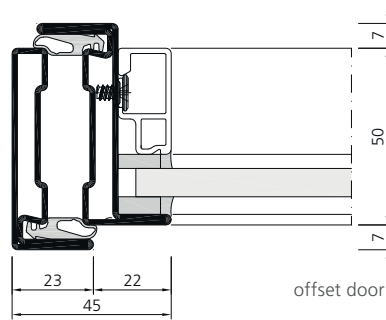

Slimmest views

from 18 mm face width

flush-mounted doors offset doors

fixed glazings

casement & awning windows

NOW AVAILABLE IN AUSTRALIA

From Technical Protection Systems

www.technicalprotection.com.au

forsterprestoxs

Slimmest profiles for doors and fixed glazings

FROM 18 MM. With the system extension forster presto XS, flush-mounted and offset doors as well as fixed glazings can be realised in the interior of buildings in a wide application variety. The slim profile widths allow for filigree constructions in a timeless design, while the elements offer a high degree of transparency admitting plenty of light and ensuring a sense of well-being.

Profiles with minimal face widths from 18 mm are available to create that special look or even to reproduce historical, filigree constructions. 18 new profiles have been developed just for this purpose. The specially tailored range of accessories and fittings is easy to process and offers a high degree of safety in use.

The unique steel profiles made of 100 % steel are particularly durable, sustainable and ecological because they are completely recyclable.

Technical details

Material options	cold rolled steel
Face width	doors from 18mm
	fixed glazings from 23 mm
Dimensions	single leaf door up to 1200 x 2400 mm (W x H) (larger doors available upon request)
	double leaf door up to 2400 x 2400 mm (W x H) (larger doors available upon request)
System properties	wet and dry glazing
	design glazing beads in aluminium and steel in various dimensions
	perfectly matched accessories