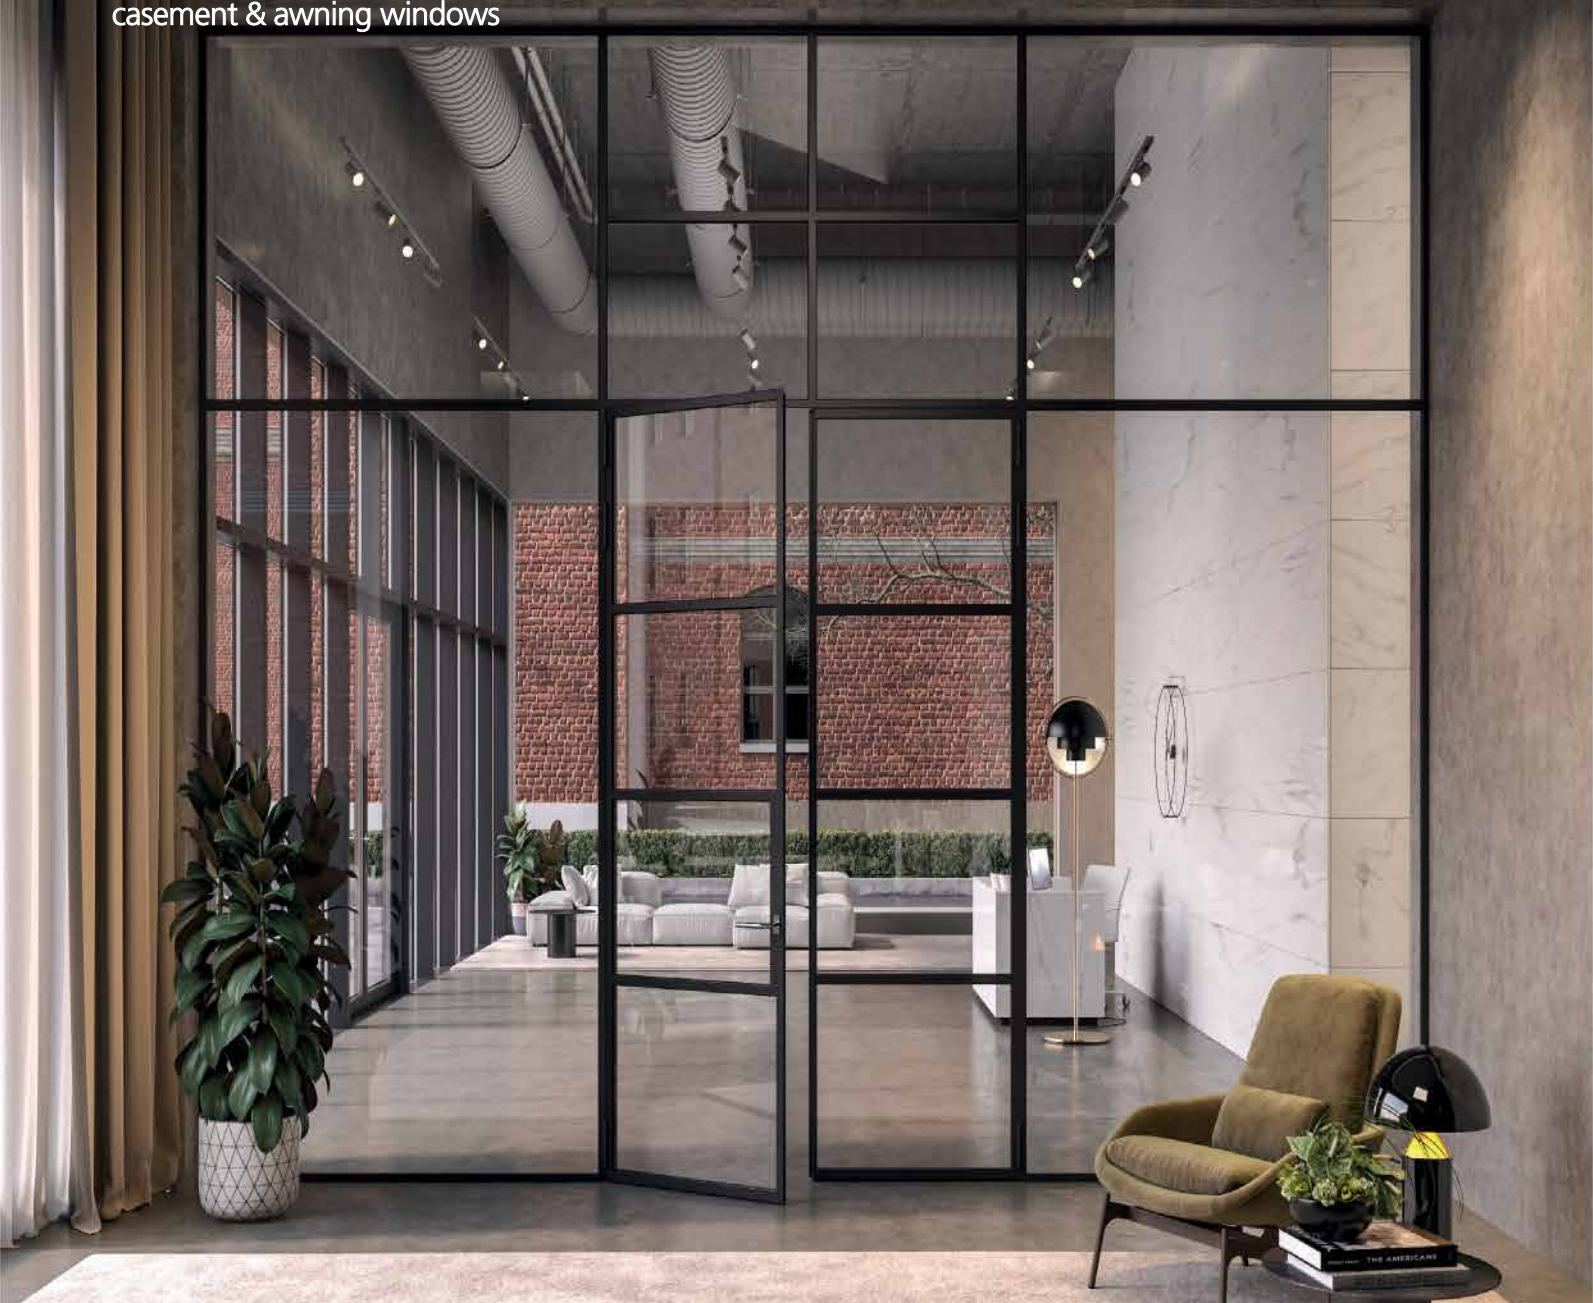

Slimmest views

from 18 mm face width

flush-mounted doors offset doors

fixed glazings

casement & awning windows

NOW AVAILABLE IN AUSTRALIA

From Technical Protection Systems

www.technicalprotection.com.au

forsterprestoxs

Slimmest profiles for doors and fixed glazings

FROM 18 MM. With the system extension forster presto XS, flush-mounted and offset doors as well as fixed glazings can be realised in the interior of buildings in a wide application variety. The slim profile widths allow for filigree constructions in a timeless design, while the elements offer a high degree of transparency admitting plenty of light and ensuring a sense of well-being.

Profiles with minimal face widths from 18 mm are available to create that special look or even to reproduce historical, filigree constructions. 18 new profiles have been developed just for this purpose. The specially tailored range of accessories and fittings is easy to process and offers a high degree of safety in use.

The unique steel profiles made of 100 % steel are particularly durable, sustainable and ecological because they are completely recyclable.

Technical details

Material options	cold rolled steel
Face width	doors from 18mm
	fixed glazings from 23 mm
Dimensions	single leaf door up to 1200 x 2400 mm (W x H) (larger doors available upon request)
	double leaf door up to 2400 x 2400 mm (W x H) (larger doors available upon request)
System properties	wet and dry glazing
	design glazing beads in aluminium and steel in various dimensions
	perfectly matched accessories